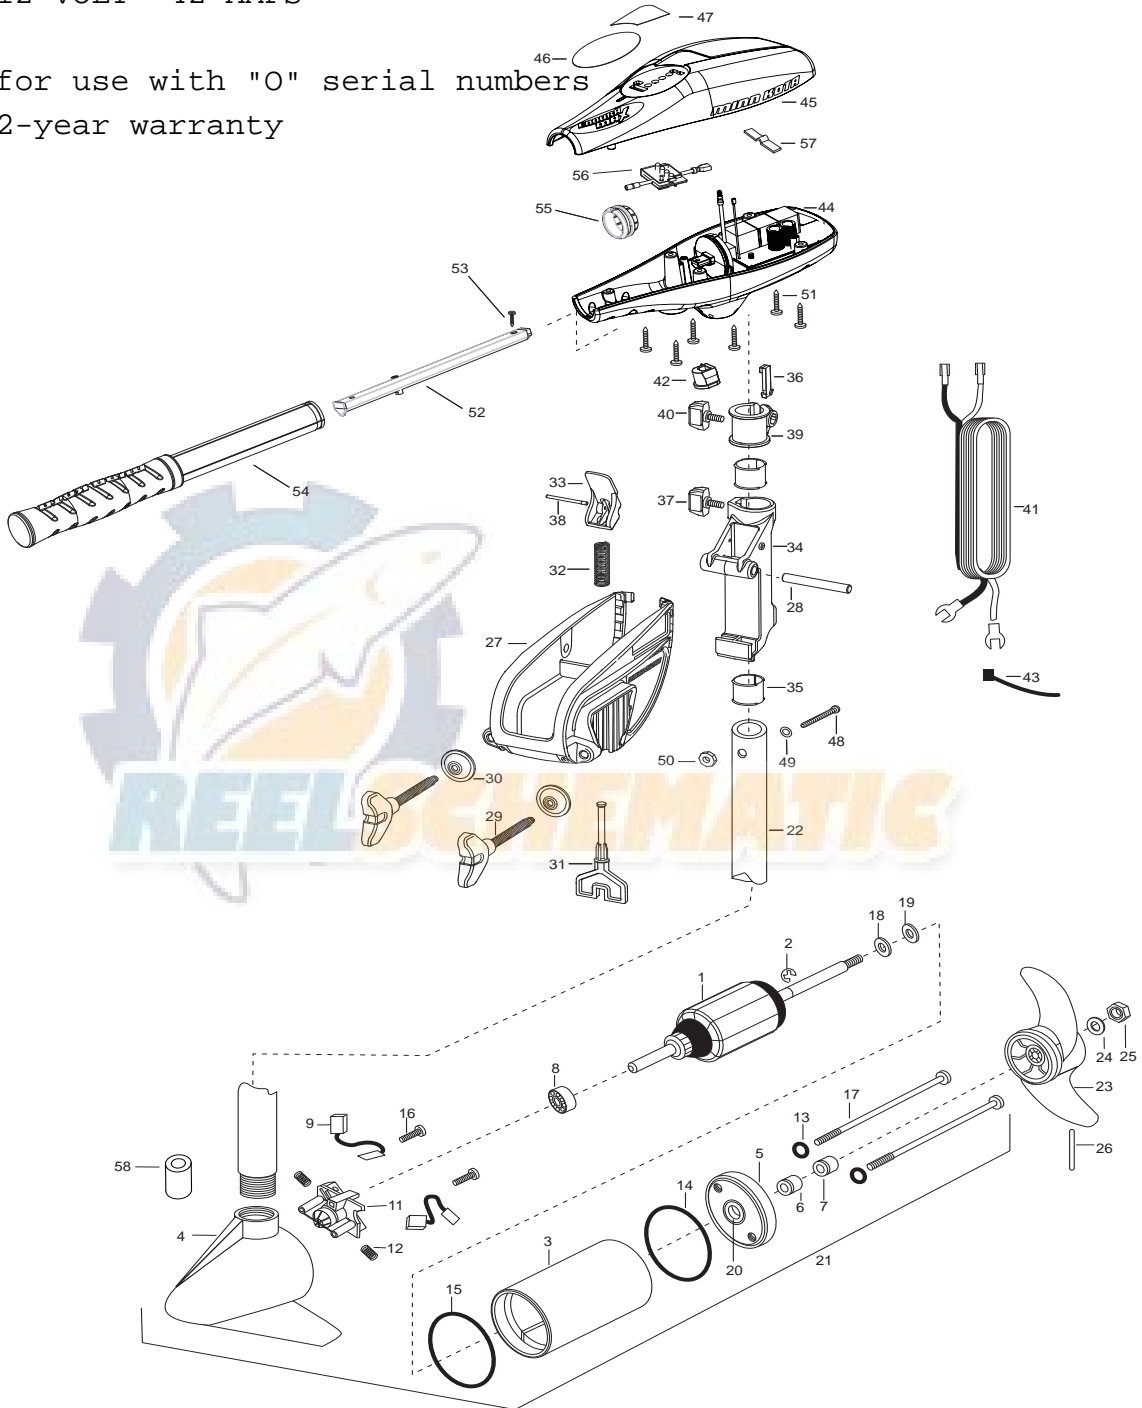

RIPTIDE 45/T 36" PARTS DIAGRAM

12 VOLT 42 AMPS

for use with "0" serial numbers

2-year warranty

RIPTIDE 45/T 36" PARTS LIST

In the U.S.A., replacement parts may be ordered directly from MINN KOTA Parts Dept., 121 Power Dr., Mankato, MN 56002-8129. In Canada, parts may be ordered from any of the Canadian Authorized Service Centers. Visit minnkotamotors.com for a current listing. Be sure to provide the MODEL and SERIAL number of your motor when ordering parts. Please use the correct part numbers from the parts list. Payment for any parts ordered from the MINN KOTA parts department may be by Discover Card, Master Card or VISA. To order call 1-800-227-6433 or FAX 1-800-527-4464.